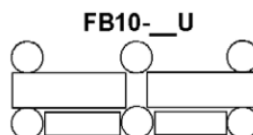

Universal Fairlead Rollers

- 1x model: FA6-40-U (7 rollers)
- 1x model: FB1-40-U (12 rollers)

Specifications

Model : FA6-40-U (7 Rollers)

Product Code : AE-3306

Design: For 1 Rope
 Mounting: Free on deck, welding into bulwark
 Bearing: High performance self-lubricating bearing
 Rope Dia.: 40 mm
 Mass: 1658KG
 Capacity: SWL 360 kN
 Dimension: 1350 x 750 x 1130 mm (LxWxH)

Model : FB10-40-U (12 Rollers)

Product Code : AE-3410

Design: For 2 Ropes
 Mounting: Free on deck, welding into bulwark
 Bearing: High performance self-lubricating bearing
 Rope Dia.: 40 mm
 Mass: 2543 KG
 Capacity: SWL 360 kN
 Dimension: 1950 x 750 x 1130 mm (LxWxH)