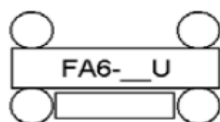

Universal Fairlead Rollers

- 1x model: FA6-40-U (7 rollers)
- 1x model: FB1-40-U (12 rollers)

Specifications

Model : FA6-40-U (7 Rollers)

Product Code : AE-3306

Design: For 1 Rope
 Mounting: Free on deck, welding into bulwark
 Bearing: High performance self-lubricating bearing
 Rope Dia.: 40 mm
 Mass: 1658KG
 Capacity: SWL 360 kN
 Dimension: 1350 x 750 x 1130 mm (LxWxH)

Model : FB10-40-U (12 Rollers)

Product Code : AE-3410

Design: For 2 Ropes
 Mounting: Free on deck, welding into bulwark
 Bearing: High performance self-lubricating bearing
 Rope Dia.: 40 mm
 Mass: 2543 KG
 Capacity: SWL 360 kN
 Dimension: 1950 x 750 x 1130 mm (LxWxH)